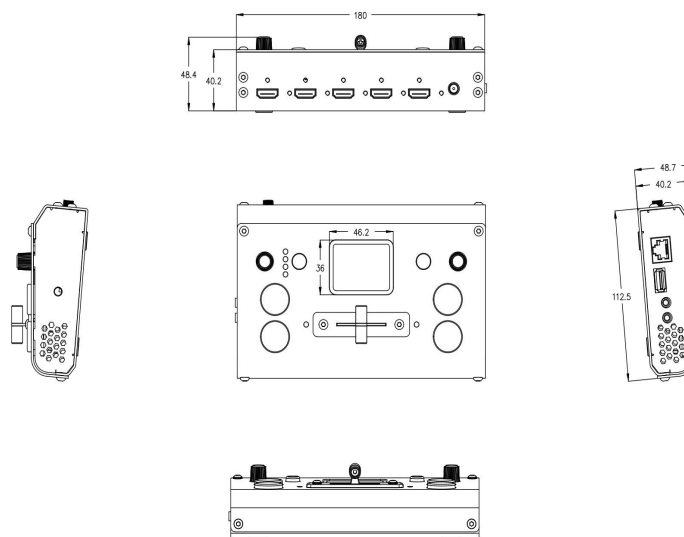

## Key Features

- USB capture video complying with UVC for live streaming
- 4CH HDMI inputs
- 2" TFT display on board to Live preview four inputs
- Auto cut and manual switch (T-Bar)
- 14 transition effects on T-Bar
- Support PIP (Picture-In-Picture)
- Audio offers AFV or Line In mode.
- Support switch between 6-Picture PVW and PGM to HDMI Ou
- Control by PC or mobile phone (via APP)
- Compact design

## Application Diagram

## Dimensions

## Specification

<b>Connectors</b>	Input	HDMI In	4×HDMI-A	
	Output	HDMI Out	1×HDMI-A	
		USB 3.0	1×USB TypeA	
	Audio	In	1×3.5mm Stereo Jack	
		Out	1×3.5mm Stereo Jack	
	Communication	LAN	1×RJ45	
Power		1×DC Jack		
<b>Performance</b>	Input Resolutions	HDMI SMPTE 720p@50/60   1080i@50   1080p@23/24/30/50/60 VESA 1024×768@60   1280×720@60   1280×768@60   1280×800@60   1280×1024@60   1360×768@60   1366×768@60   1440×900@60   1600×1200@60   1680×1050@60   1920×1080@60   1920×1200@60		
	Output Resolutions	HDMI SMPTE 720p@50/60   1080p@24/25/30/50/60 VESA 1024×768@60   1280×720@50/60   1280×768@60   1280×1024@60   1360×768@60   1920×1080@24/25/30/50/60 USB   H.265 1024×768@60   1280×1024@60   1360×768@60   1920×1080@30   1920×1080@50   1920×1080@60 Note : Refer connected computer for applicable resolution support		
	Supported Standards	HDMI	1.3	
		USB	3.0	
	H.265	ITU-T H.265/ ISO/IEC 23008-2		
<b>Power</b>	Input Voltage	DC 12V/1.5A		
	Constant Power	13.2W		
	Max Power	18W		
<b>Environment</b>	Temperature	-0℃~70℃		
	Humidity	10%~85%		
<b>Physical</b>	Weight	Net	0.5kg	
		Packaged	1pc	1.25kg
			10pcs	13.00kg
			20pcs	24.00kg
	Dimension	Net	180mm×113mm×49mm	
		Packaged	1pc	255mm×145mm×85mm
10pcs			490mm×305mm×345mm	
20pcs			565mm×490mm×345mm	