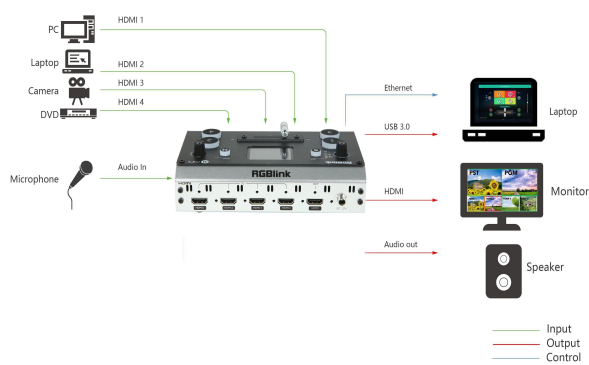

## Key Features

- USB capture video complying with UVC for live streaming
- 4CH HDMI inputs
- 2" TFT display on board to Live preview four inputs
- Auto cut and manual switch (T-Bar)
- 14 transition effects on T-Bar
- Support PIP (Picture-In-Picture)
- Audio offers AFV or Line In mode.
- Support switch between 6-Picture PVW and PGM to HDMI Ou
- Control by PC or mobile phone (via APP)
- Compact design

## Application Diagram

## Specification

<b>Connectors</b>	Input	HDMI In	4×HDMI-A	
	Output	HDMI Out	1×HDMI-A	
		USB 3.0	1×USB TypeA	
	Audio	In	1×3.5mm Stereo Jack	
		Out	1×3.5mm Stereo Jack	
	Communication	LAN	1×RJ45	
Power		1×DC Jack		
<b>Performance</b>	Input Resolutions	HDMI SMPTE 720p@50/60   1080i@50   1080p@23/24/30/50/60 VESA 1024×768@60   1280×720@60   1280×768@60   1280×800@60   1280×1024@60   1360×768@60   1366×768@60   1440×900@60   1600×1200@60   1680×1050@60   1920×1080@60   1920×1200@60		
	Output Resolutions	HDMI SMPTE 720p@50/60   1080p@24/25/30/50/60 VESA 1024×768@60   1280×720@50/60   1280×768@60   1280×1024@60   1360×768@60   1920×1080@24/25/30/50/60 USB   H.265 1024×768@60   1280×1024@60   1360×768@60   1920×1080@30   1920×1080@50   1920×1080@60 Note : Refer connected computer for applicable resolution support		
	Supported Standards	HDMI	1.3	
		USB	3.0	
	H.265	ITU-T H.265/ ISO/IEC 23008-2		
<b>Power</b>	Input Voltage	DC 12V/1.5A		
	Constant Power	13.2W		
	Max Power	18W		
<b>Environment</b>	Temperature	-0℃~70℃		
	Humidity	10%~85%		
<b>Physical</b>	Weight	Net	0.5kg	
		Packaged	1pc	1.25kg
			10pcs	13.00kg
			20pcs	24.00kg
	Dimension	Net	180mm×113mm×49mm	
		Packaged	1pc	255mm×145mm×85mm
10pcs			490mm×305mm×345mm	
20pcs			565mm×490mm×345mm	