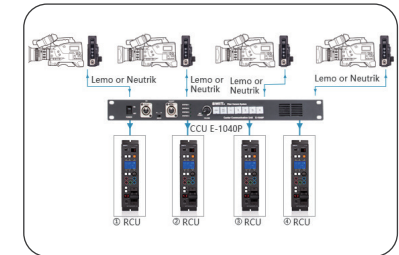

Universal Compatible Camera Remote Control Unit

- ◆ Universal Compatible with SONY and Panasonic cameras
- ◆ Directly connect with camera to control or work in SWIT EFP Fiber camera system
- ◆ Lever controlled IRIS with value display
- ◆ LCD display operation data
- ◆ Independent M.PED control knob
- ◆ Shutter speed, B&W balance, DTL control
- ◆ Video recording and Timecode display
- ◆ Thinner size design

SONY / Panasonic protocol switch

10-pin male RCU connector

Directly Connect with Camera to control

Connect and work in SWIT EFP Fiber Camera System

Operating mode A	Operating mode B	Operating mode C
Record and display timecode	Adjustment range settings	Camera menu operation

Specifications

Working Voltage	DC 9V~16V
Power Consumption	2.5W
Input/Output CAM/BS:	Round 10 pin
Max. Cable length	50 meters
Working temperature	0°C~40°C
Storage temperature	-20°C ~60°C
Working humidity	10%~80%
Dimensions(W*H*L)	64mm*36mm*245mm
Weight	Approx.450g