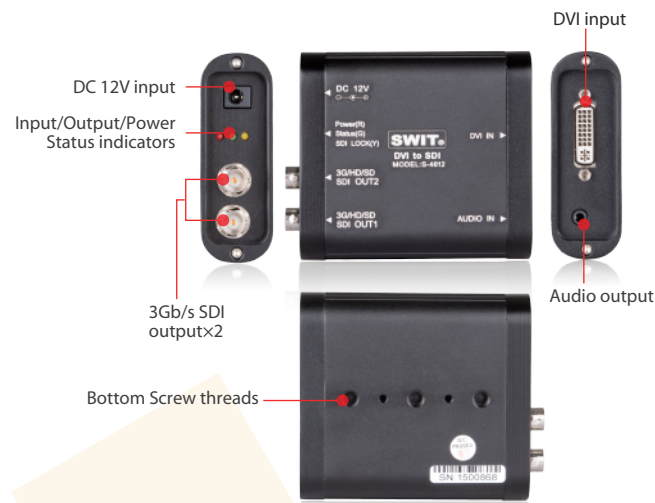

### Introduction:

S-4611 is a mini converter for SDI to DVI conversion, (DVI-I, 24+5 connector), which can be widely used to display up to 3Gb/s broadcast SDI video on DVI monitor, televisions, LED board or projectors.

S-4611 is heavy duty housing designed, protecting the BNC connectors well, and supplied various screw threads in the bottom, for convenient installation.

### Features:

- ◆ Portable 3G/HD/SD-SDI to DVI Converter
- ◆ 1 SDI input, 1 DVI output, and 1 SDI loop
- ◆ SDI audio output via 3.5mm socket
- ◆ Power/input/output status indicator
- ◆ Pole-tap 6-18V DC power input
- ◆ Heavy duty aluminium housing
- ◆ Bottom screw threads for installing

### Introduction:

S-4612 is a mini converter for DVI to SDI conversion, (DVI-I, 24+5 connector), which can be widely used for DVI video source to deliver and broadcast, support up to 1080p 50/60 format DVI to convert to SDI.