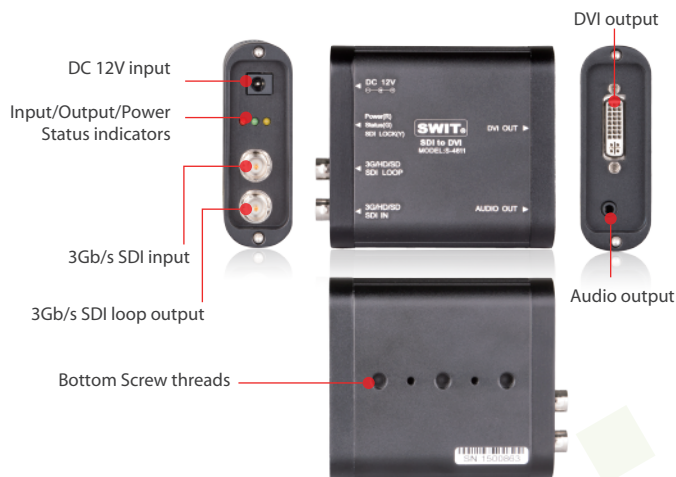

### Introduction:

S-4611 is a mini converter for SDI to DVI conversion, (DVI-I, 24+5 connector), which can be widely used to display up to 3Gb/s broadcast SDI video on DVI monitor, televisions, LED board or projectors.

### Features:

- ◆ Portable 3G/HD/SD-SDI to DVI Converter
- ◆ 1 SDI input, 1 DVI output, and 1 SDI loop
- ◆ SDI audio output via 3.5mm socket
- ◆ Power/input/output status indicator
- ◆ Pole-tap 6-18V DC power input
- ◆ Heavy duty aluminium housing
- ◆ Bottom screw threads for installing

### Introduction:

S-4612 is a mini converter for DVI to SDI conversion, (DVI-I, 24+5 connector), which can be widely used for DVI video source to deliver and broadcast, support up to 1080p 50/60 format DVI to convert to SDI.

### Features:

- ◆ Portable DVI to 3G/HD/SD-SDI Converter
- ◆ 1 DVI input, 1 analog audio input, 2 SDI output
- ◆ Embed Analog audio into SDI output
- ◆ Power/input/output status indicator
- ◆ Pole-tap 6-18V DC power input
- ◆ Heavy duty aluminium housing
- ◆ Bottom screw threads for installing